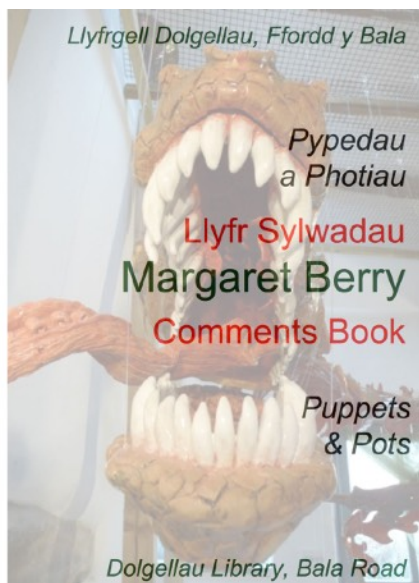

# Comments Books

Highly imaginative work, makes you think! - Rita Howlett, Gors y Garnedd  
Excellent.

Wanted Noel See, Bortolde  
(Good work x Corja  
lewis "dalen" yn athenig - gwaith  
anarfaol - Mrys, Wjellan  
Loddy ceramics - inspiring  
Difys iawn. Sfferau, Pwydymain  
Very Original Sculpture  
Beautiful and clever work (lovely  
(love it) Rhondda.  
The Drawing under the pots  
upside down Hoes James Dolgellau  
Some of this is really his pinning.

Beautiful work and imaginative  
Very interesting collection.  
The daffodil vase with the  
leaves round it is a lovely shape.  
Wonderful work - Jennifer  
Shows incredible talent. Wozza  
truly inspiring  
Beautiful and thought-provoking. I would have  
liked to see the green woman and tongue sculpture  
on the wall at face height, looking through the  
falling leaves. But perhaps that would change  
the meaning of it. Rhona H.  
For A Girl - beautifully executed  
woman like at on my wall  
Interesting - Emer Read  
Drawing very good  
DARRIL  
Wonderful local display -

An exhibition of talent! Well, certainly, expected  
display; a definite talent behind them it is easy  
near the possession of the exhibition. Good display to  
a degree with my work. And it'll be hard to see work  
well! Don't forget! Dolgellau 10.2.09